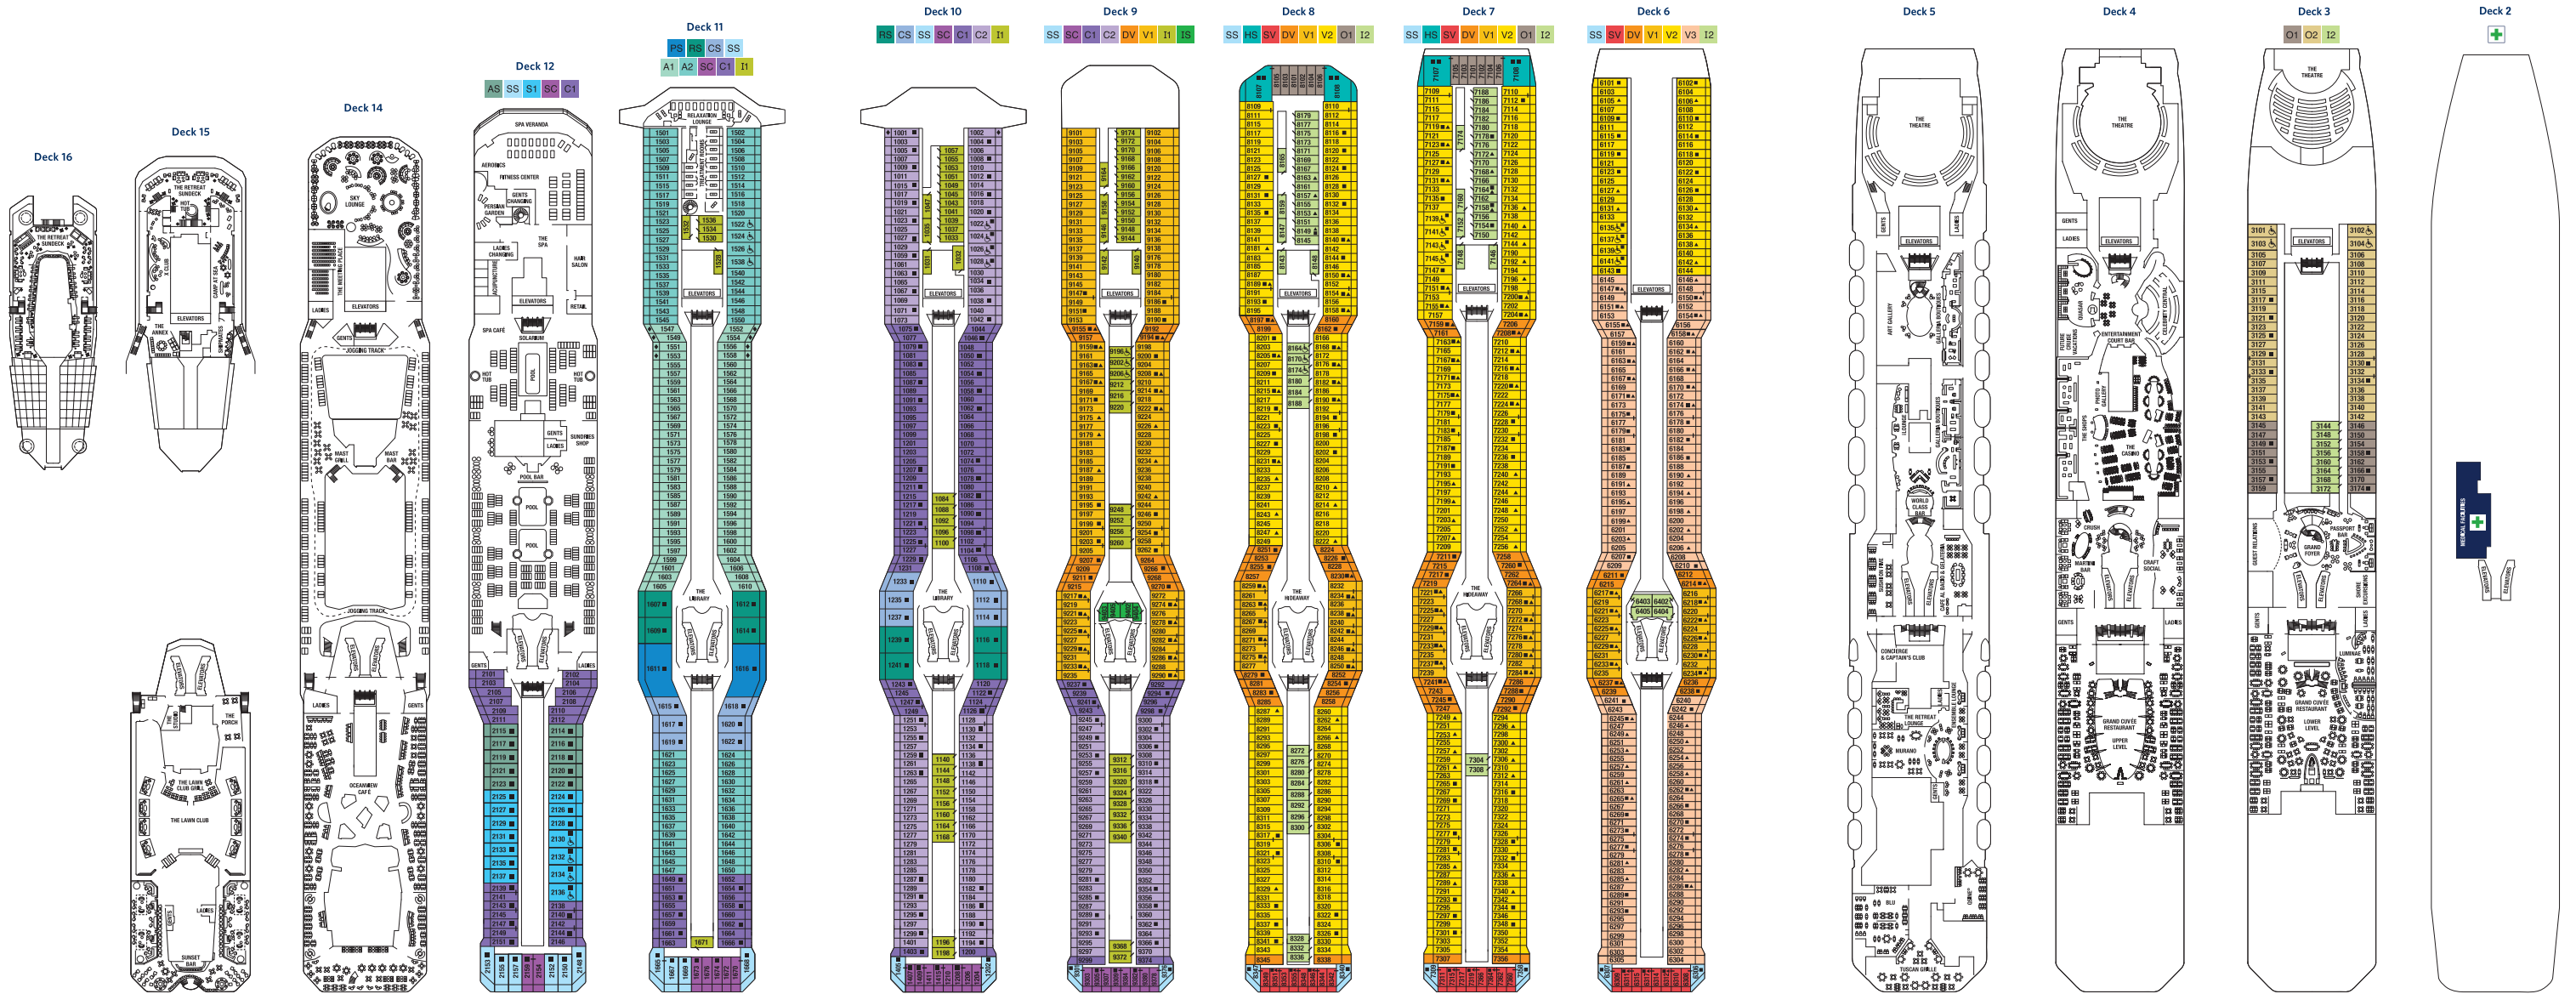

CELEBRITY SILHOUETTE® DECK PLANS

- PS** Penthouse Suite
- RS** Royal Suite
- HS** Horizon Suite
- CS** Celebrity Suite
- AS** Aqua Sky Suite
- SS** Sunset Sky Suite
- S1** Sky Suite

- A1** Prime AquaClass®
- A2** AquaClass
- SC** Sunset Concierge Class
- C1** Prime Concierge Class
- C2** Concierge Class

- SV** Sunset Veranda
- DV** Deluxe Veranda
- V1** Prime Veranda
- V2** Veranda
- V3** Veranda (Partial View)

- O1** Prime Ocean View
- O2** Ocean View
- I1** Prime Inside
- I2** Inside
- IS** Single Inside
- +** Medical Facility - Deck 2
Located by Mid-Ship Elevators

- ◆** Obstructed View Stateroom
- Single Sofa Bed
- ▲** One Upper Berth
- |** Connecting Staterooms
- ↘** Inside Stateroom Door Location
- ♿** Wheelchair Accessible Stateroom
Featuring Roll-In Shower