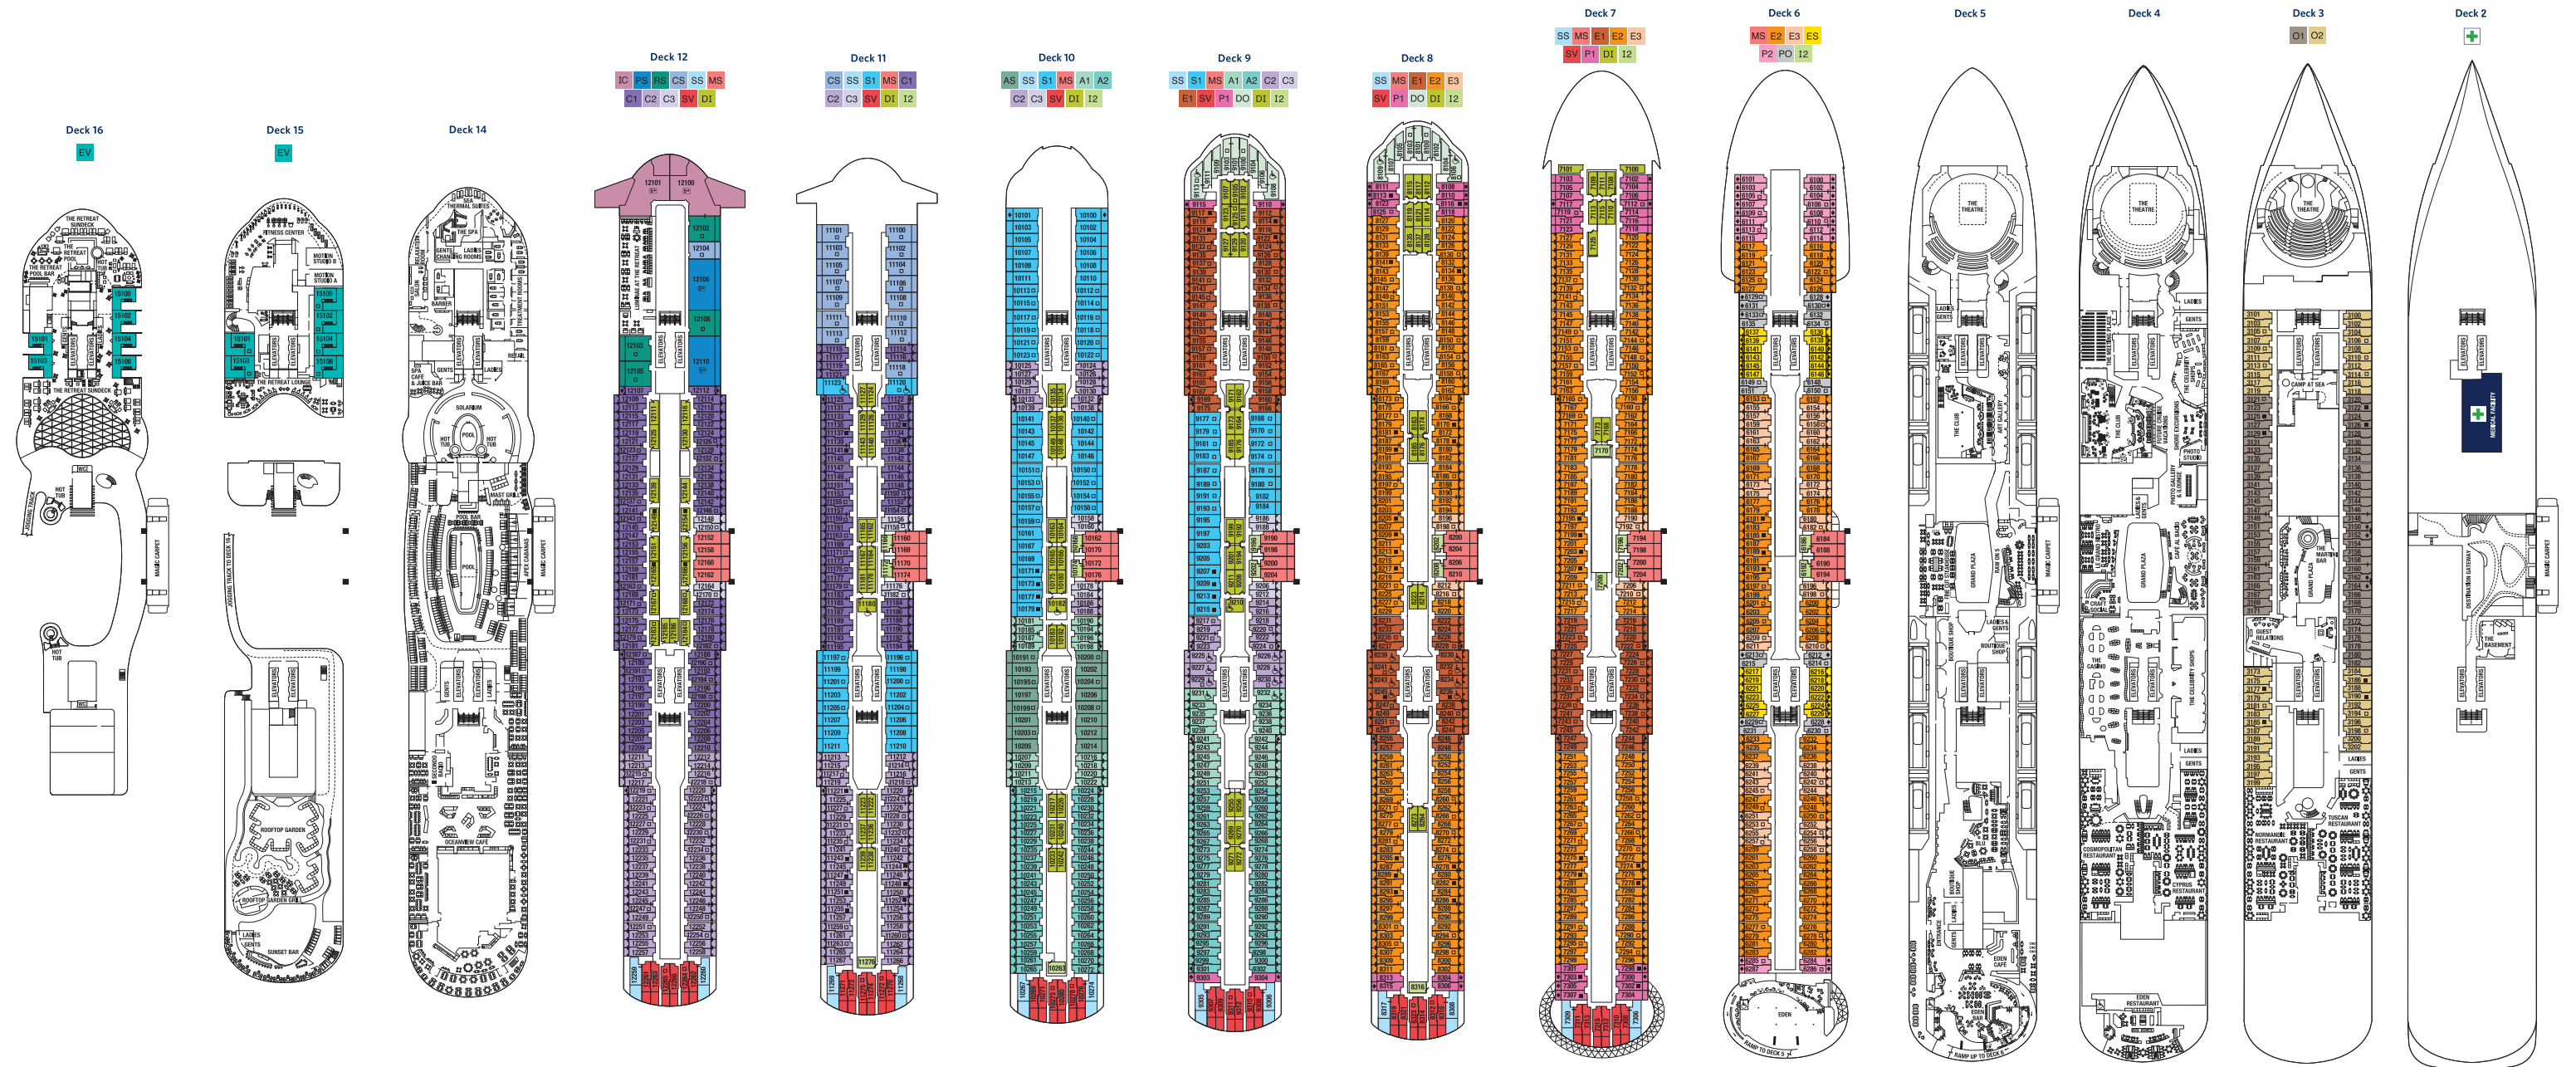

# CELEBRITY APEX® DECK PLANS

- IC** Iconic Suite
- PS** Penthouse Suite
- EV** Edge Villa
- RS** Royal Suite
- CS** Celebrity Suite
- AS** Aqua Sky Suite
- SS** Sunset Sky Suite
- S1** Sky Suite
- MS** Magic Carpet® Sky Suite

- A1** Prime AquaClass®
- A2** AquaClass
- C1** Prime Concierge Class
- C2** Concierge Class
- C3** Concierge Class (Partial View)

- E1** Prime Edge w/ Infinite Veranda®
- E2** Edge w/ Infinite Veranda
- E3** Edge w/ Infinite Veranda (Partial View)
- ES** Edge Single w/ Infinite Veranda
- SV** Sunset Veranda
- P1** Deluxe Porthole View w/ Veranda
- P2** Deluxe Porthole View w/ Veranda

- PO** Panoramic Ocean View
- DO** Deluxe Ocean View
- O1** Prime Ocean View
- O2** Ocean View
- D1** Deluxe Inside
- I2** Inside
- +** Medical Facility - Deck 2  
Located by Forward Elevators

- ◆** Obstructed View Stateroom
- Double Sofa Bed
- Single Sofa Bed
- 5+** Stateroom for occupancy 5 and up
- |** Connecting Staterooms - locations vary per ship
- /** Inside Stateroom Door Location
- ♿** Wheelchair Accessible Stateroom  
Featuring Roll-in Shower