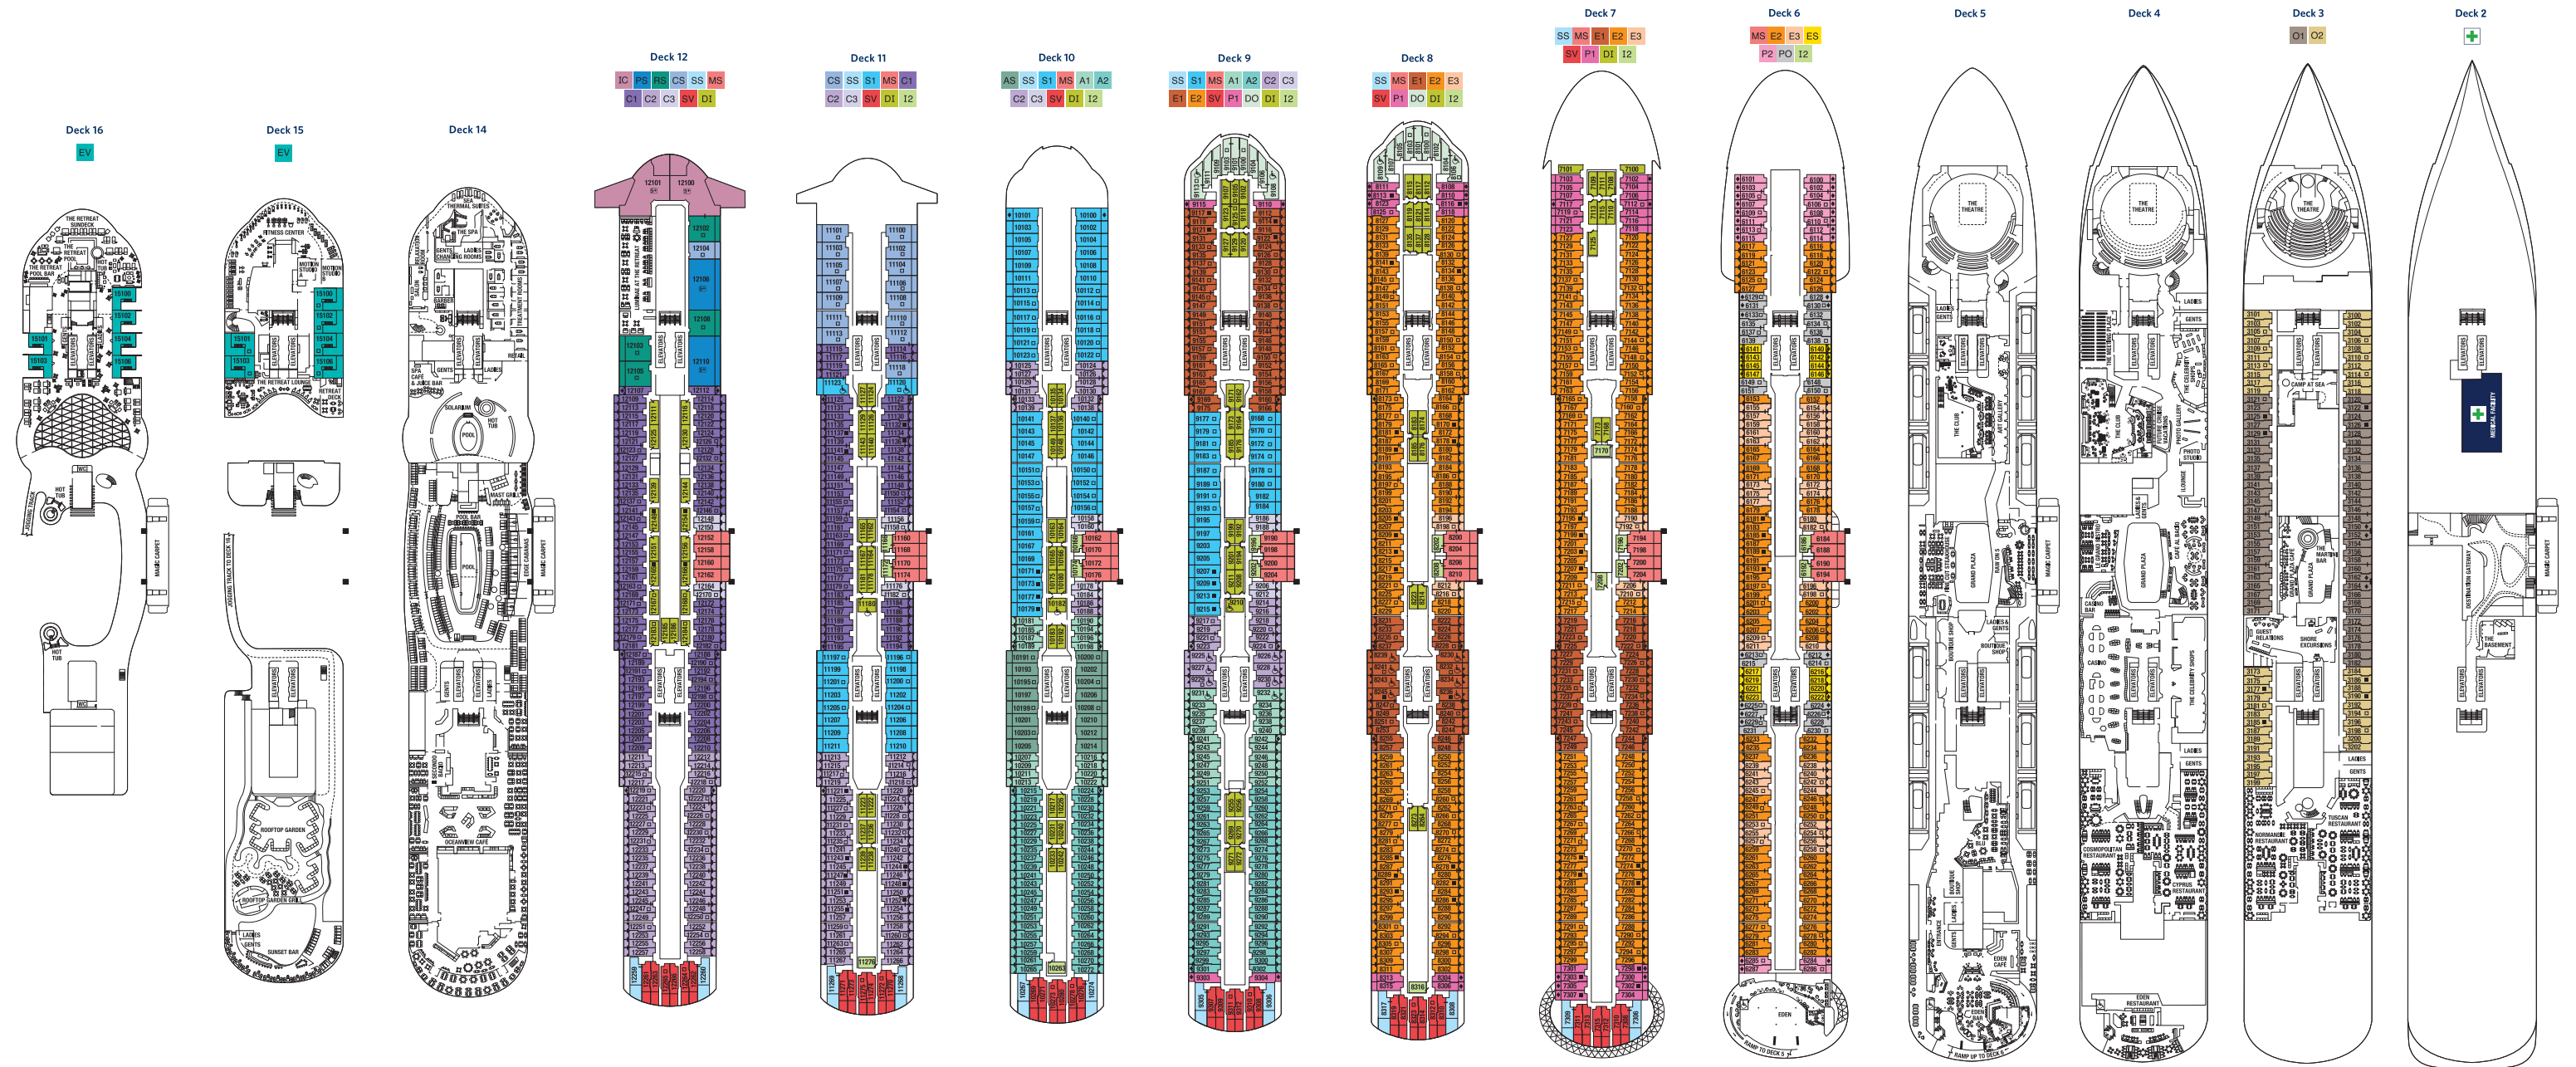

# CELEBRITY EDGE® DECK PLANS

- 1C** Iconic Suite
- PS** Penthouse Suite
- EV** Edge Villa
- RS** Royal Suite
- CS** Celebrity Suite
- AS** Aqua Sky Suite
- SS** Sunset Sky Suite
- S1** Sky Suite
- MS** Magic Carpet® Sky Suite

- A1** Prime AquaClass®
- A2** AquaClass
- C1** Prime Concierge Class
- C2** Concierge Class
- C3** Concierge Class (Partial View)

- E1** Prime Edge w/ Infinite Veranda®
- E2** Edge w/ Infinite Veranda
- E3** Edge w/ Infinite Veranda (Partial View)
- ES** Edge Single w/ Infinite Veranda
- SV** Sunset Veranda
- P1** Deluxe Porthole View w/ Veranda
- P2** Deluxe Porthole View w/ Veranda

- PO** Panoramic Ocean View
- DO** Deluxe Ocean View
- O1** Prime Ocean View
- O2** Ocean View
- D1** Deluxe Inside
- I2** Inside
- +** Medical Facility - Deck 2  
Located by Forward Elevators

- ◆** Obstructed View Stateroom
- Double Sofa Bed
- Single Sofa Bed
- 5+** Stateroom for occupancy 5 and up
- |** Connecting Staterooms - locations vary per ship
- /** Inside Stateroom Door Location
- ♿** Wheelchair Accessible Stateroom  
Featuring Roll-in Shower